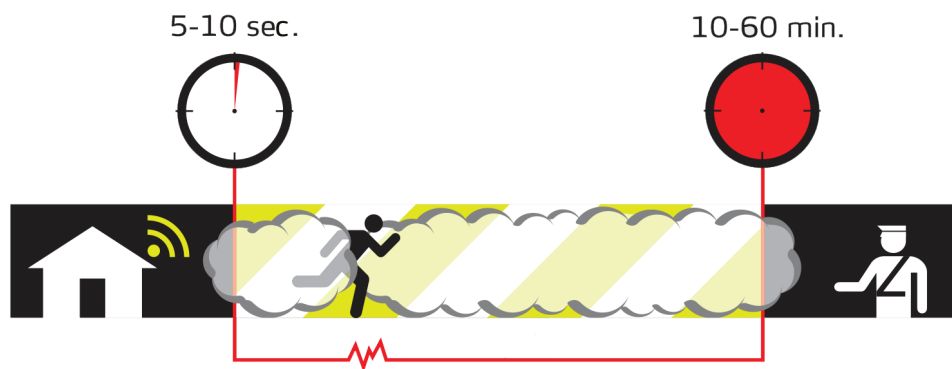

SmokeCloak EASY

The **SmokeCloak EASY** range is the perfect choice for securing a wide variety of areas, for instance:

- Small rooms with PC-equipment, Server rooms, flat screens, optical equipment, valuable documents etc.
- Local security (point security) - securing a local area in a large room
- High value stores with safes, expensive goods such as narcotics & firearms, jewellery, tobacco etc.
- Larger open plan stores/offices
- Armed robbery protection in high security environments

Product features

- Very high output of dense white fog for maximum protection
- Harmless dry vapour with no negative side effects
- The fog hangs up to an hour
- Fluid refill system
- Danish design
- Battery back-up
- Heavy duty sabotage resistant case
- Internal system status LED indicators
- Built-in self diagnostics
- Electronic fluid measurement system
- Output signals for communication with existent alarm system
- Input signals for controlling the SmokeCloak from existing alarm systems